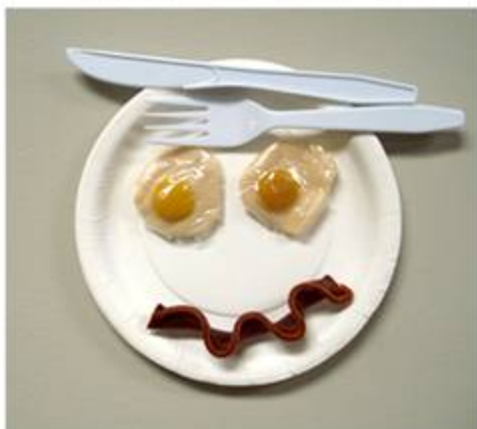

Eggs On A Plate

How To Do It

Salvador Dalí Museum
One Dali Blvd.
St. Petersburg, FL 33701
www.salvadordalimuseum.org
727.623.4742

Materials Required:

A Small to Medium size paper Plate. Doggie Beggin Strips. (2) Gummy Fried Eggs (Oriental Trading Company Item # 5/1218 1.800.228.2269 , Scotch tape, hot glue, optional plastic knife and fork embellishments.

How To Do It:

1. Cut around the Gummy Eggs, leaving clear wrapper stuck to the egg.
2. Tape front clear wrapper to back clear wrapper, using clear tape..
3. Glue eggs onto plate, as desired.
4. Glue Doggie snack Beggin Strip into place as mouth.
5. Attach knife and fork, as desired.